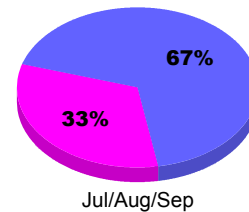

YTD Status Quo Clubs 2012-2013

Status Quo Clubs Compared to Status Quo Members

Legend: Status Quo Clubs (Cyan), Total Status Quo Members (Green)

MEMBERSHIP

**Membership Results
2012-2013**

**Membership
2011-2012**

Month	Net Memb Goal	Actual New Memb	Actual Dropped Memb	Gain/Loss of Memb	Gain/Loss of Memb
Jul/Aug/Sep	0	29	-33	-4	39
Totals	0	29	-33	-4	39

Membership Results 2012-2013

Goal, New, Dropped, Gain/Loss

Legend: Goal (Cyan), Actual (Green), Dropped (Yellow), Gain Loss (Magenta)

Comparison of Membership Gain/Loss

Current Year Compared to the Previous Year

Legend: Current Year (Cyan), Previous Year (Green)

Gender Comparison 2012-2013

Jul/Aug/Sep

Legend: Male (Blue), Female (Magenta)